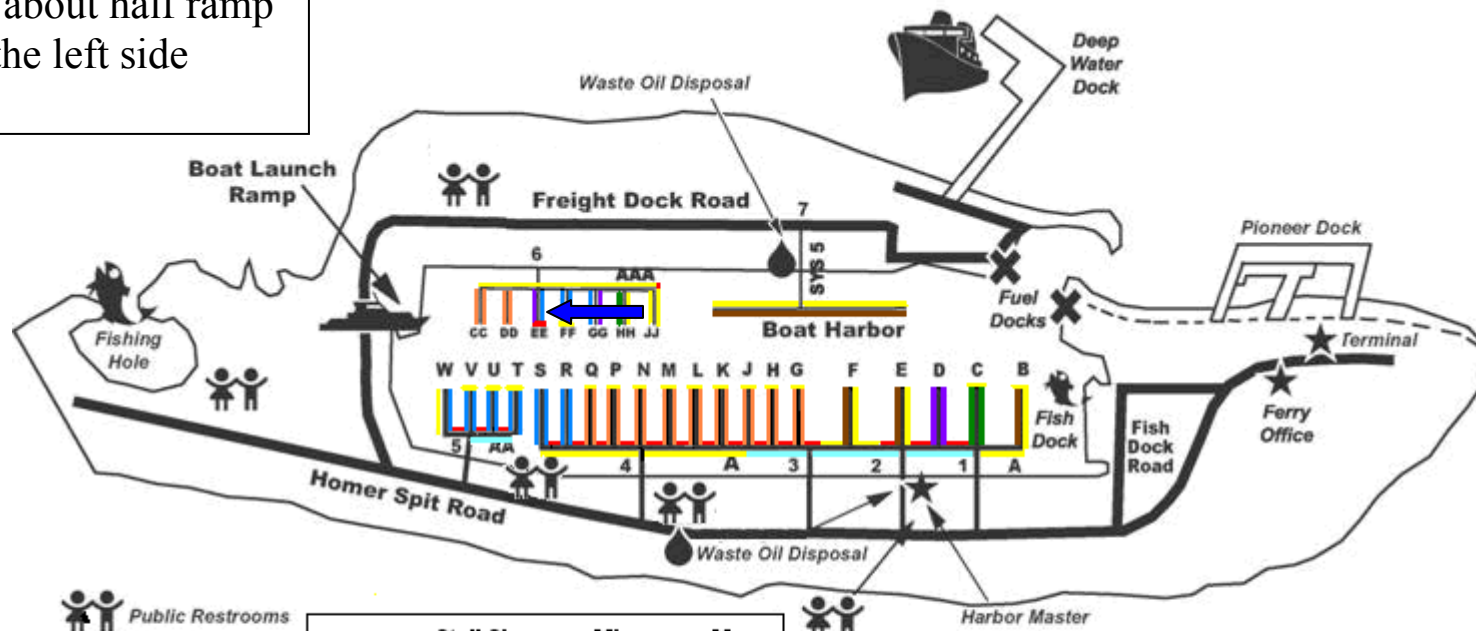

Location “Lady Hawke” at blue arrow, EE-19, about half ramp EE on the left side

Public Restrooms

Stall Size	Min	Max
18'-20'		21'
24'	21'	29'
32'	28'	42'
40'	38'	47'
50'	47'	60'
75'	60'	85'
Transient		
Loading		